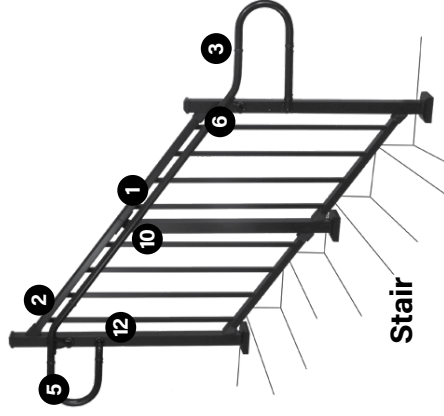

COLORS

Colors shown are a close representation of the true color. Please consult **actual samples** for accurate powder coating colors.

ADVANTAGES

- Easy to install on any surface
- A variety of handrail lengths and accessories allow for a customized handrail
- Perfect safety solution for both residential and commercial stairways, ramps, and decks
- Compatible with new or existing railing systems
- Finished with an advanced powder coating process for a color-fast appearance that lasts a lifetime
- Lifetime Limited Warranty

INSTALLATION EXAMPLES

Inside Corner Mount & 90° Elbow Detail

Extended Wall Mount Detail

90° Welded Elbow Detail