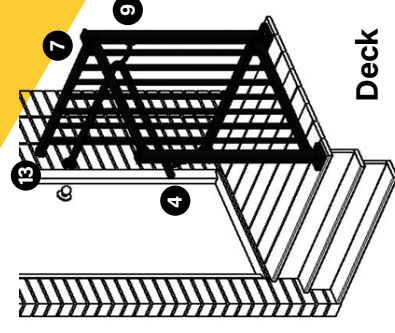

COLORS

Colors shown are a close representation of the true color. Please consult **actual samples** for accurate powder coating colors.

ADVANTAGES

- Easy to install on any surface
- A variety of handrail lengths and accessories allow for a customized handrail
- Perfect safety solution for both residential and commercial stairways, ramps, and decks
- Compatible with new or existing railing systems
- Finished with an advanced powder coating process for a color-fast appearance that lasts a lifetime
- Lifetime Limited Warranty

INSTALLATION EXAMPLES

Inside Corner Mount & 90° Elbow Detail

Extended Wall Mount Detail

90° Welded Elbow Detail