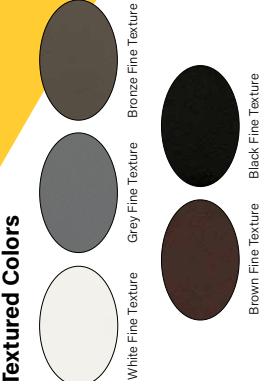

COLORS

Colors shown are a close representation of the true color. Please consult **actual samples** for accurate powder coating colors.