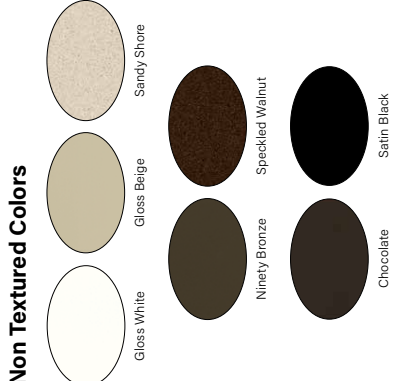

COLORS

Colors shown are a close representation of the true color. Please consult **actual samples** for accurate powder coating colors.